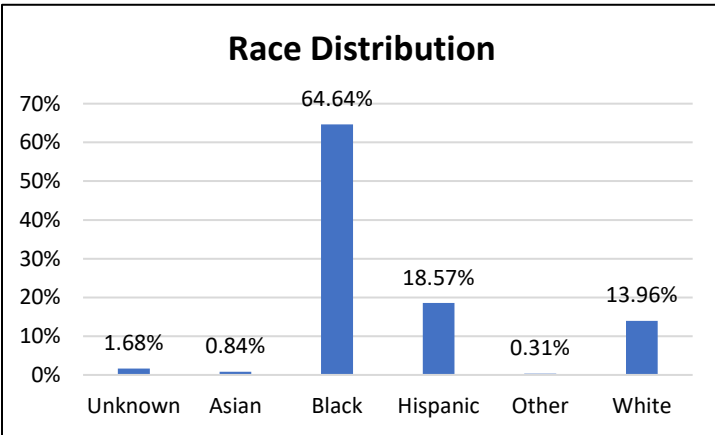

Pretrial Services Weekly Report

Electronic Monitoring Population Demographics 8/18/2023

Curfew Only population:	903
Bischof Law Only population:	693
Cases with Curfew and Bischof Law Supervision*	50

Curfew

Bischof Law

* 50 individuals are supervised under Curfew and Bischof Law. These individuals are reflected in both the Curfew and Bischof Law graphs