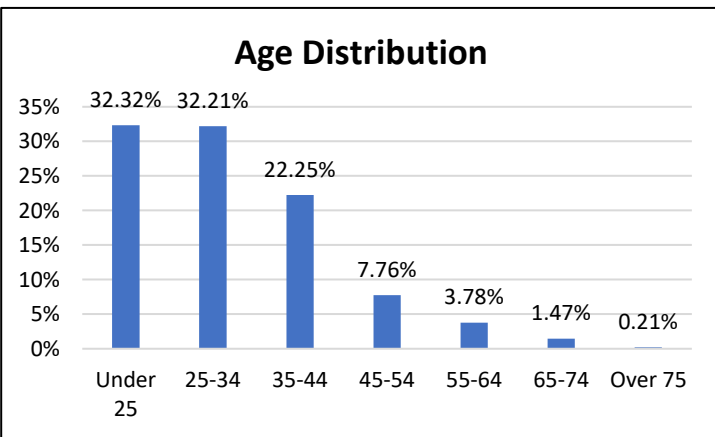

Pretrial Services Weekly Report

Electronic Monitoring Population Demographics 8/18/2023

Curfew Only population:	903
Bischof Law Only population:	693
Cases with Curfew and Bischof Law Supervision*	50

Curfew

Bischof Law

* 50 individuals are supervised under Curfew and Bischof Law. These individuals are reflected in both the Curfew and Bischof Law graphs