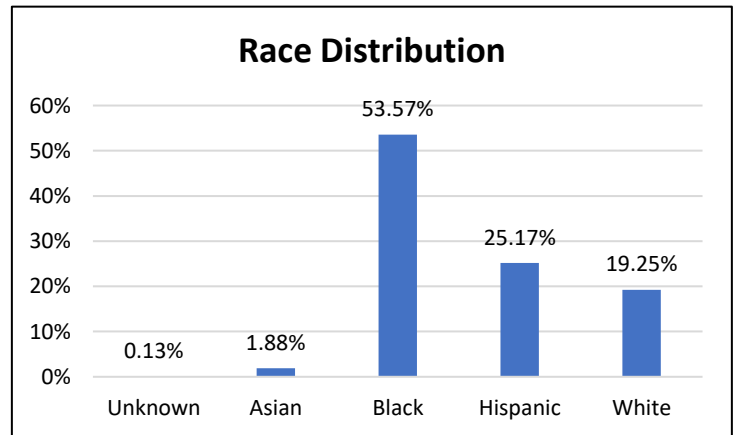

Pretrial Services Weekly Report

Electronic Monitoring Population Demographics 8/18/2023

Curfew Only population:	903
Bischof Law Only population:	693
Cases with Curfew and Bischof Law Supervision*	50

Curfew

Bischof Law

* 50 individuals are supervised under Curfew and Bischof Law. These individuals are reflected in both the Curfew and Bischof Law graphs