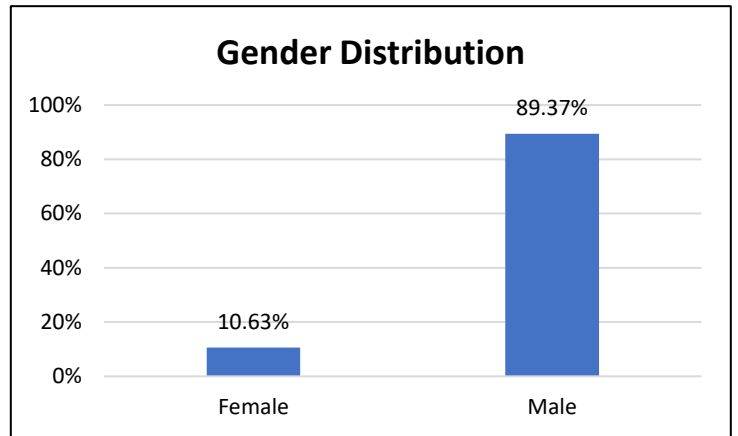

Pretrial Services Weekly Report

Electronic Monitoring Population Demographics 8/18/2023

Curfew Only population:	903
Bischof Law Only population:	693
Cases with Curfew and Bischof Law Supervision*	50

Curfew

Bischof Law

* 50 individuals are supervised under Curfew and Bischof Law. These individuals are reflected in both the Curfew and Bischof Law graphs