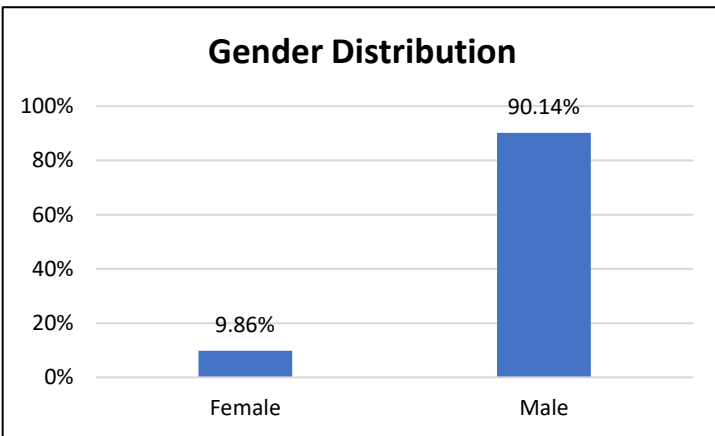

Pretrial Services Weekly Report

Electronic Monitoring Population Demographics 8/18/2023

Curfew Only population:	903
Bischof Law Only population:	693
Cases with Curfew and Bischof Law Supervision*	50

Curfew

Bischof Law

* 50 individuals are supervised under Curfew and Bischof Law. These individuals are reflected in both the Curfew and Bischof Law graphs