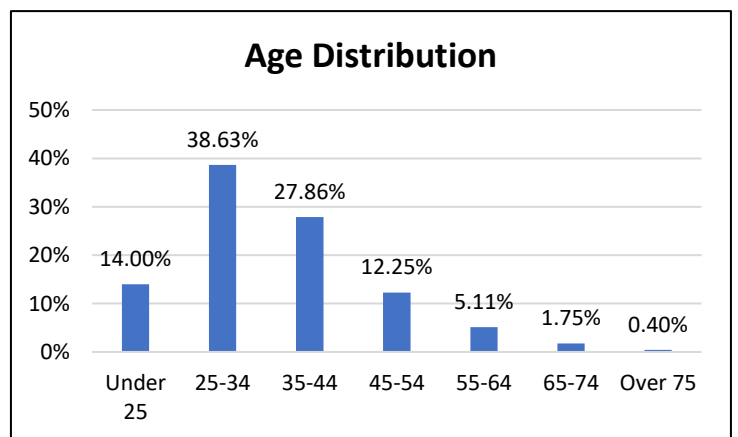

Pretrial Services Weekly Report

Electronic Monitoring Population Demographics 8/18/2023

Curfew Only population:	903
Bischof Law Only population:	693
Cases with Curfew and Bischof Law Supervision*	50

Curfew

Bischof Law

* 50 individuals are supervised under Curfew and Bischof Law. These individuals are reflected in both the Curfew and Bischof Law graphs